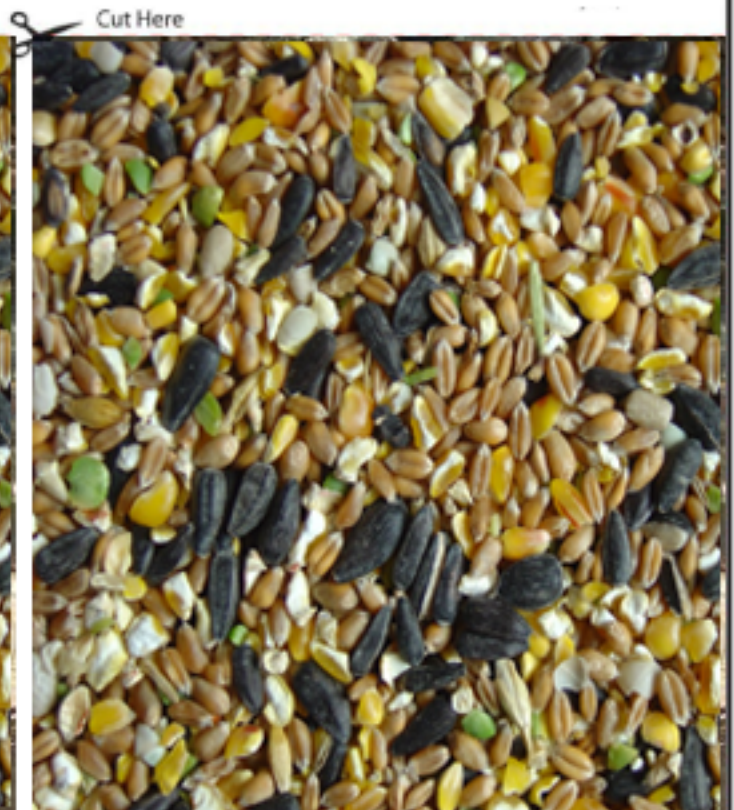

# Folgers Coffee Can Labels

Panel 1

Panel 2

Panel 3

[HeartofWisdom.com/blog](http://HeartofWisdom.com/blog)

## Instructions:

Cut out each panel  
peel label and  
place on the  
three canister panels  
as noted below: